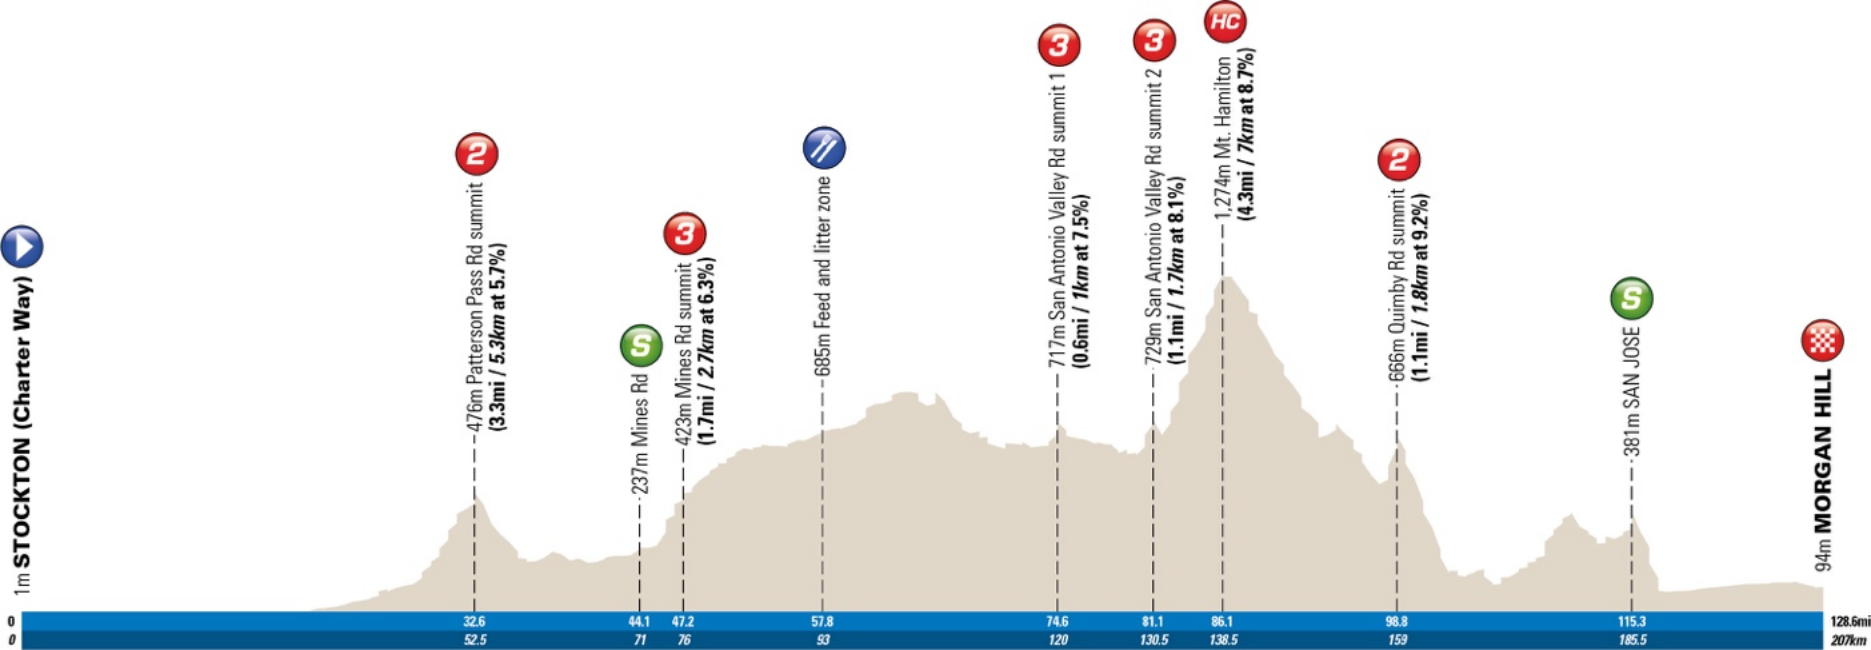

1m STOCKTON (Charter Way)

0
0

94m MORGAN HILL

128.6mi
207km